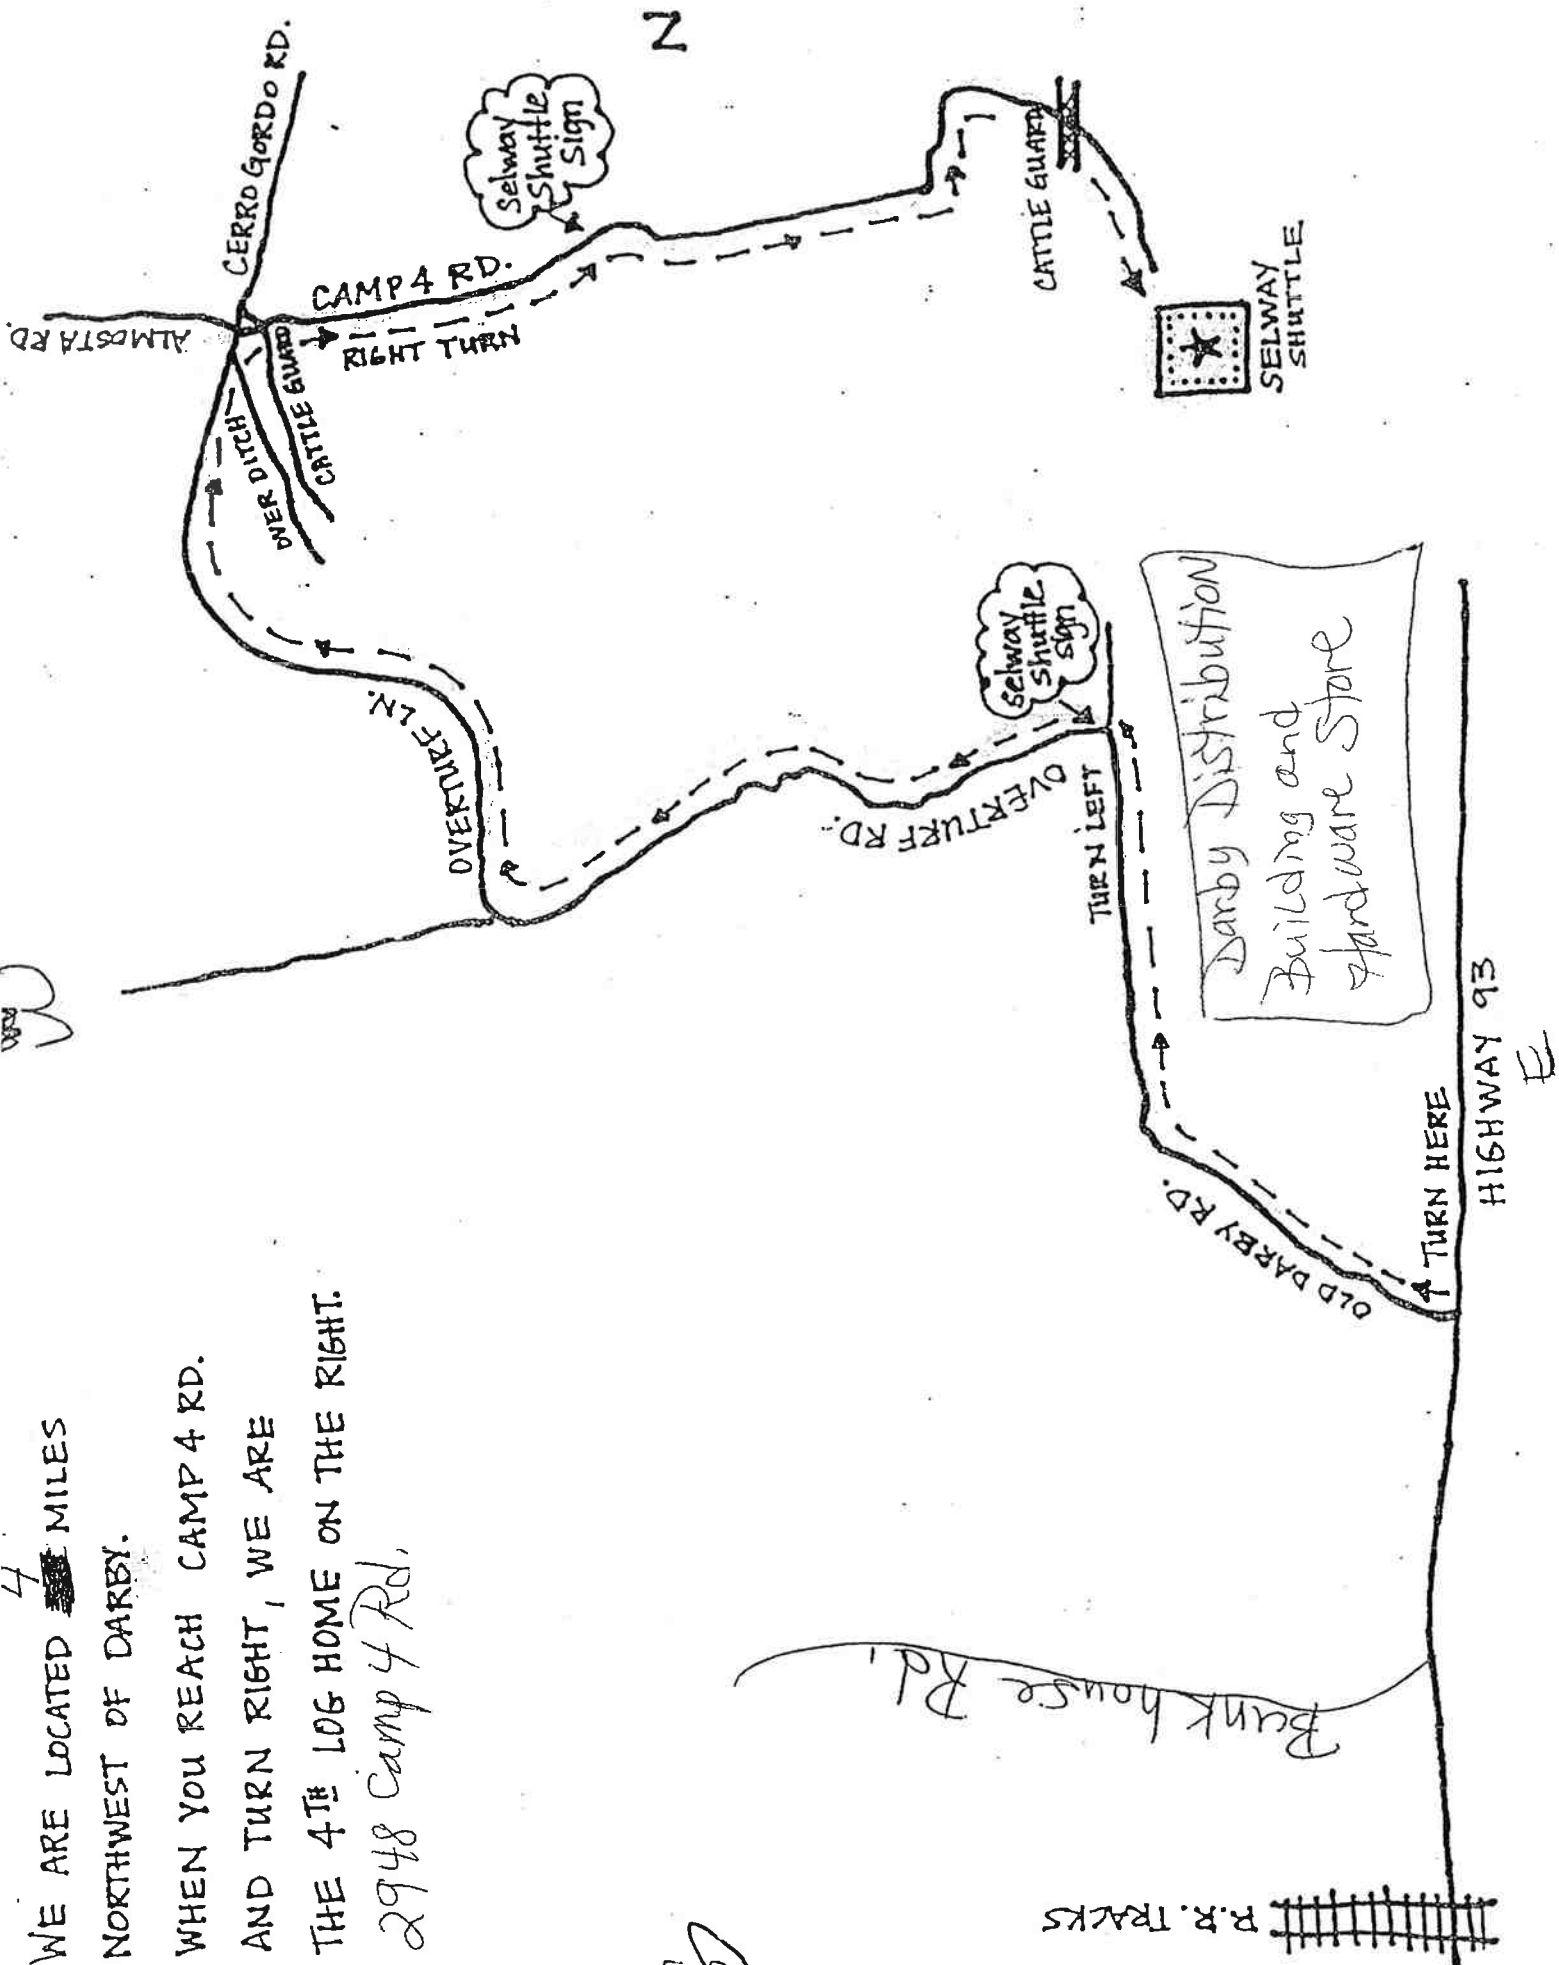

W

4  
 WE ARE LOCATED ~~1~~ MILES  
 NORTHWEST OF DARBY.  
 WHEN YOU REACH CAMP 4 RD.  
 AND TURN RIGHT, WE ARE  
 THE 4<sup>TH</sup> LOG HOME ON THE RIGHT.  
 2948 Camp 4 Rd.

SS

R.R. TRACKS

Highway